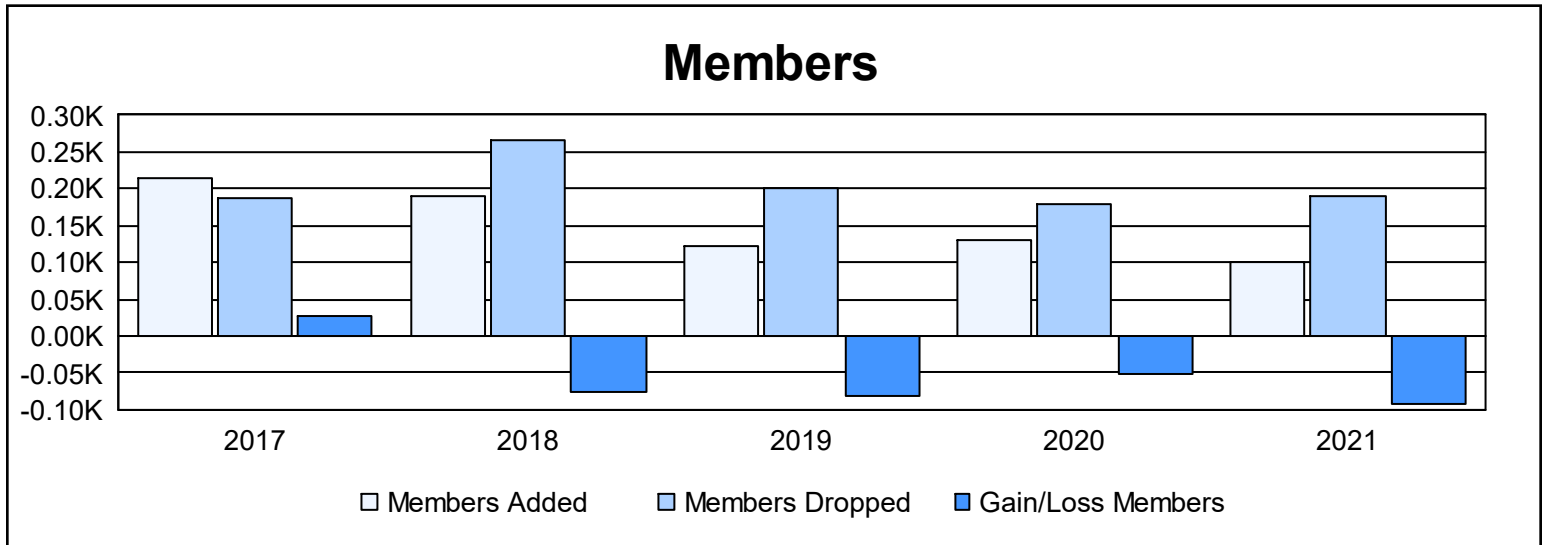

Year	New Clubs	Dropped Clubs	Gain/ Loss Clubs	New Members	Charter Members	Reinstate Members	Transfer Members	Total Member Added	Total Members Dropped	Gain/ Loss Members
2016-2017	0	0	0	208	0	6	0	214	187	27
2017-2018	1	0	1	149	25	9	7	190	266	-76
2018-2019	0	0	0	111	0	7	3	121	202	-81
2019-2020	2	0	2	61	44	6	18	129	180	-51
2020-2021	0	4	-4	94	0	3	3	100	191	-91
<b>Average</b>	<b>1</b>	<b>1</b>	<b>0</b>	<b>125</b>	<b>14</b>	<b>6</b>	<b>6</b>	<b>151</b>	<b>205</b>	<b>-54</b>

### Membership Composition June 2021 Cumulative