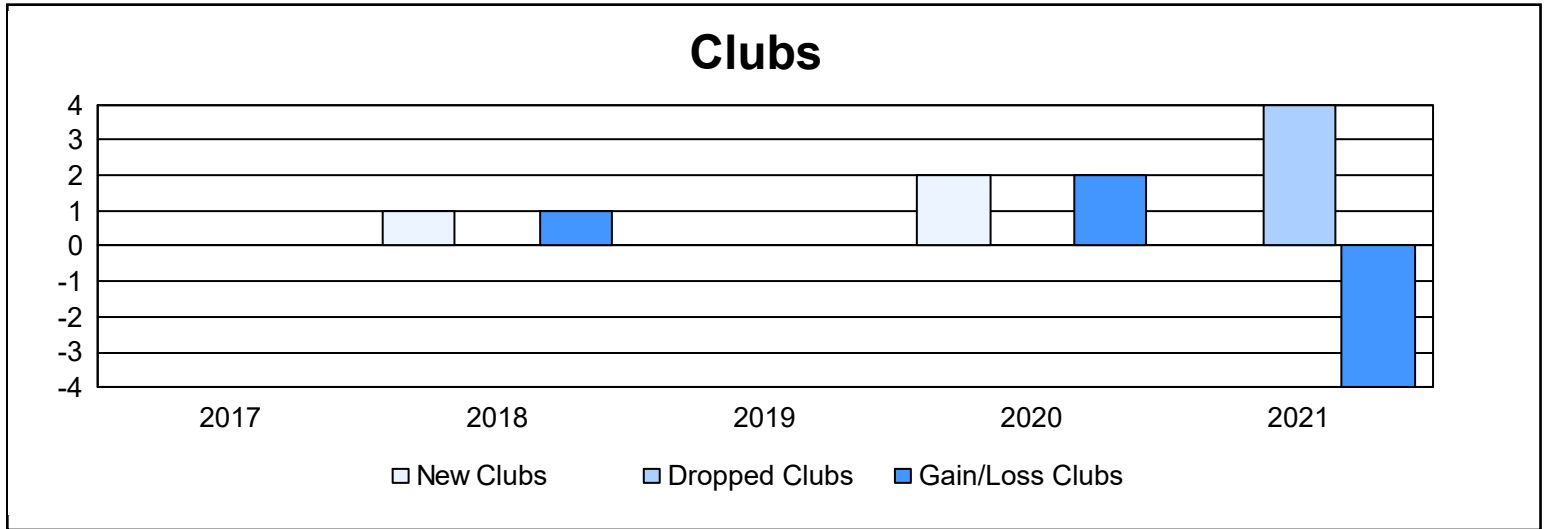

Year	New Clubs	Dropped Clubs	Gain/ Loss Clubs	New Members	Charter Members	Reinstate Members	Transfer Members	Total Member Added	Total Members Dropped	Gain/ Loss Members
2016-2017	0	0	0	208	0	6	0	214	187	27
2017-2018	1	0	1	149	25	9	7	190	266	-76
2018-2019	0	0	0	111	0	7	3	121	202	-81
2019-2020	2	0	2	61	44	6	18	129	180	-51
2020-2021	0	4	-4	94	0	3	3	100	191	-91
<b>Average</b>	<b>1</b>	<b>1</b>	<b>0</b>	<b>125</b>	<b>14</b>	<b>6</b>	<b>6</b>	<b>151</b>	<b>205</b>	<b>-54</b>

### Membership Composition June 2021 Cumulative