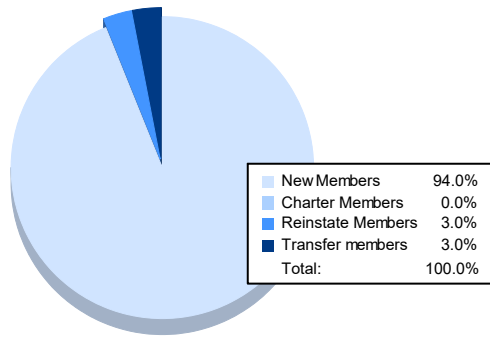

Year	New Clubs	Dropped Clubs	Gain/ Loss Clubs	New Members	Charter Members	Reinstate Members	Transfer Members	Total Member Added	Total Members Dropped	Gain/ Loss Members
2016-2017	0	0	0	208	0	6	0	214	187	27
2017-2018	1	0	1	149	25	9	7	190	266	-76
2018-2019	0	0	0	111	0	7	3	121	202	-81
2019-2020	2	0	2	61	44	6	18	129	180	-51
2020-2021	0	4	-4	94	0	3	3	100	191	-91
<b>Average</b>	<b>1</b>	<b>1</b>	<b>0</b>	<b>125</b>	<b>14</b>	<b>6</b>	<b>6</b>	<b>151</b>	<b>205</b>	<b>-54</b>

### Membership Composition June 2021 Cumulative